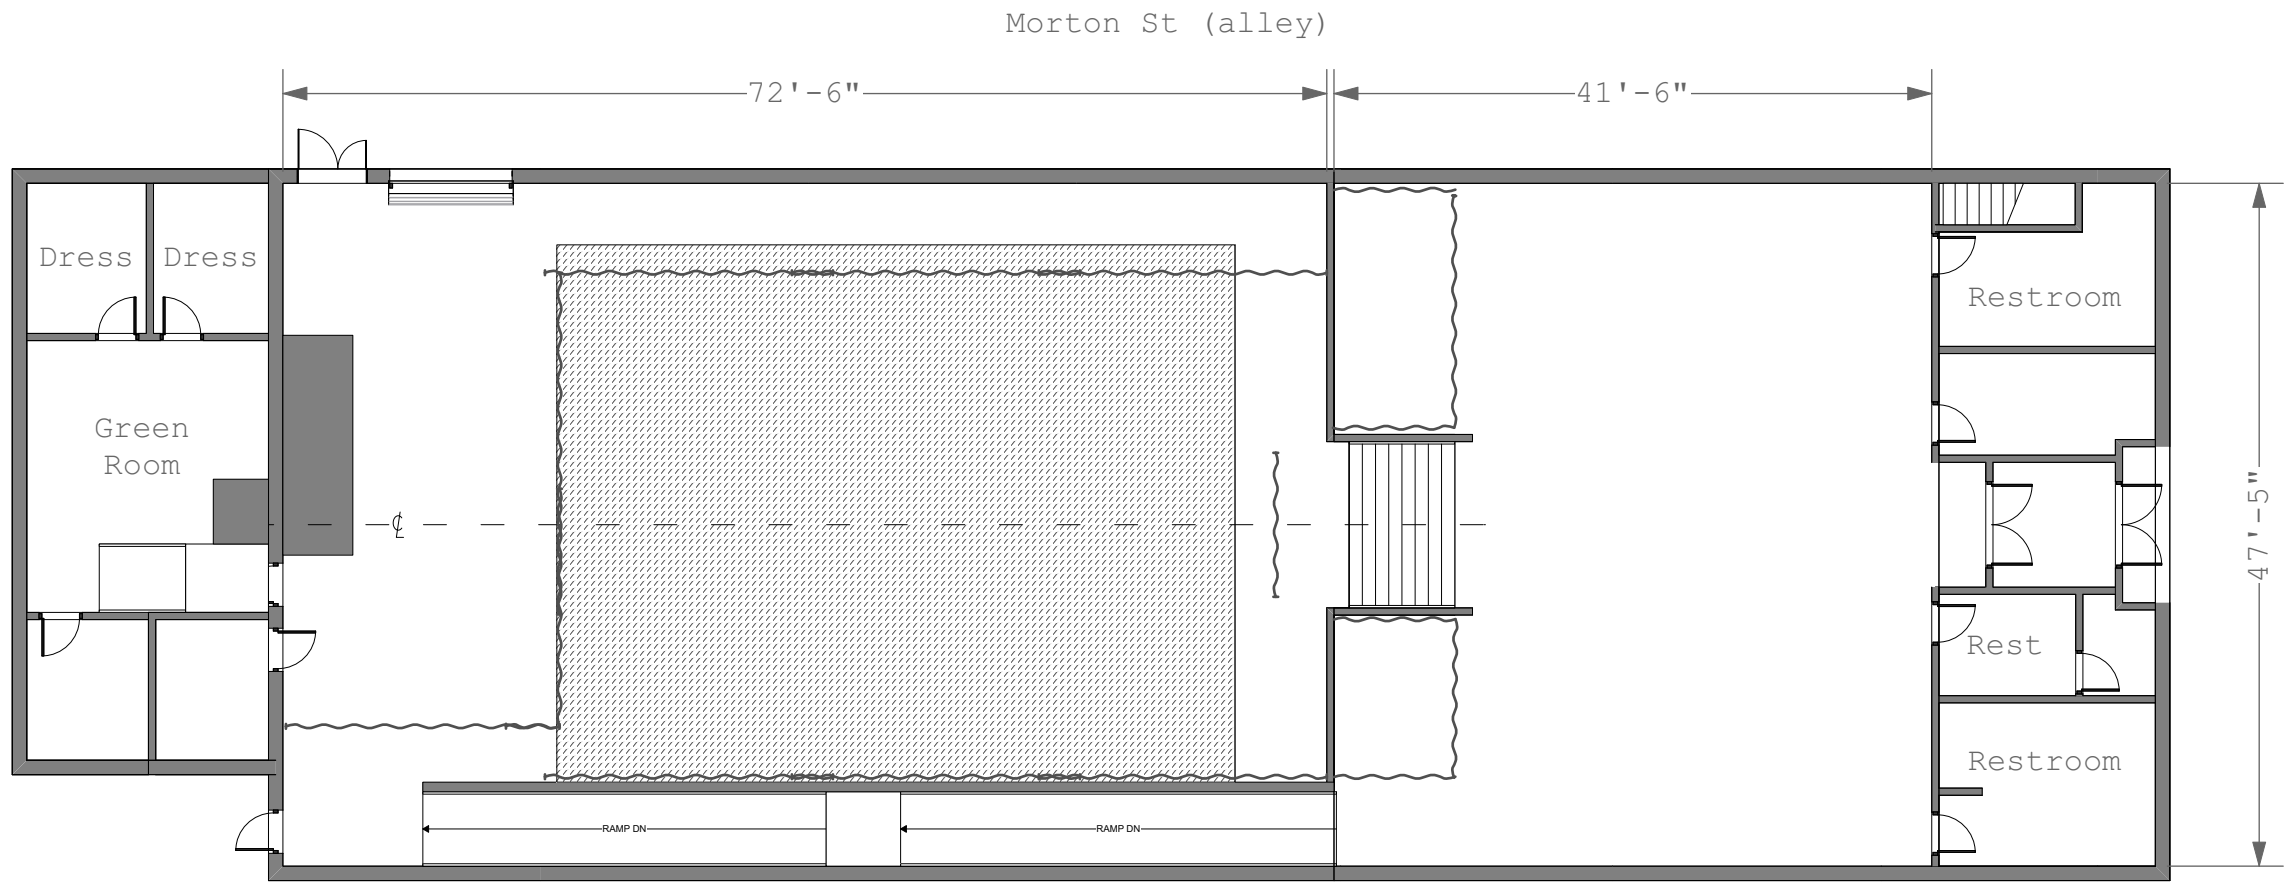

Shown with standard soft goods configuration.
All drapes are removable. Surrounding
concrete is not painted black.

Morton St (alley)

W 25th St