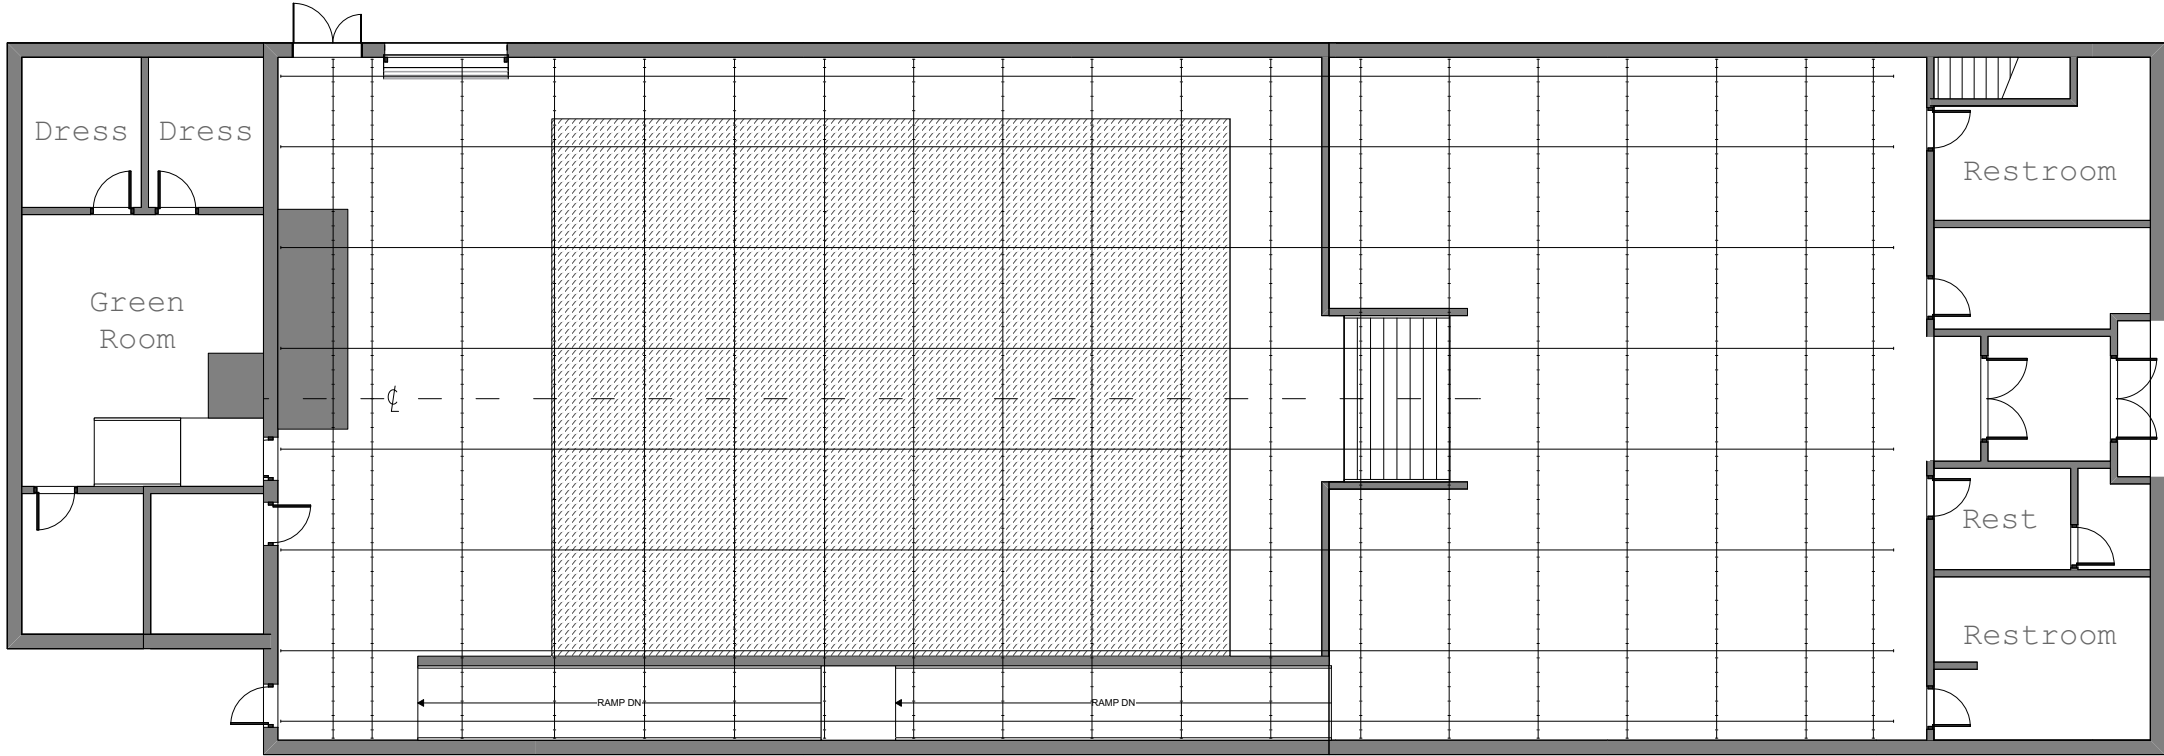

Shown with standard soft goods configuration.
All drapes are removable. Surrounding
concrete is not painted black.

Morton St (alley)

W 25th St