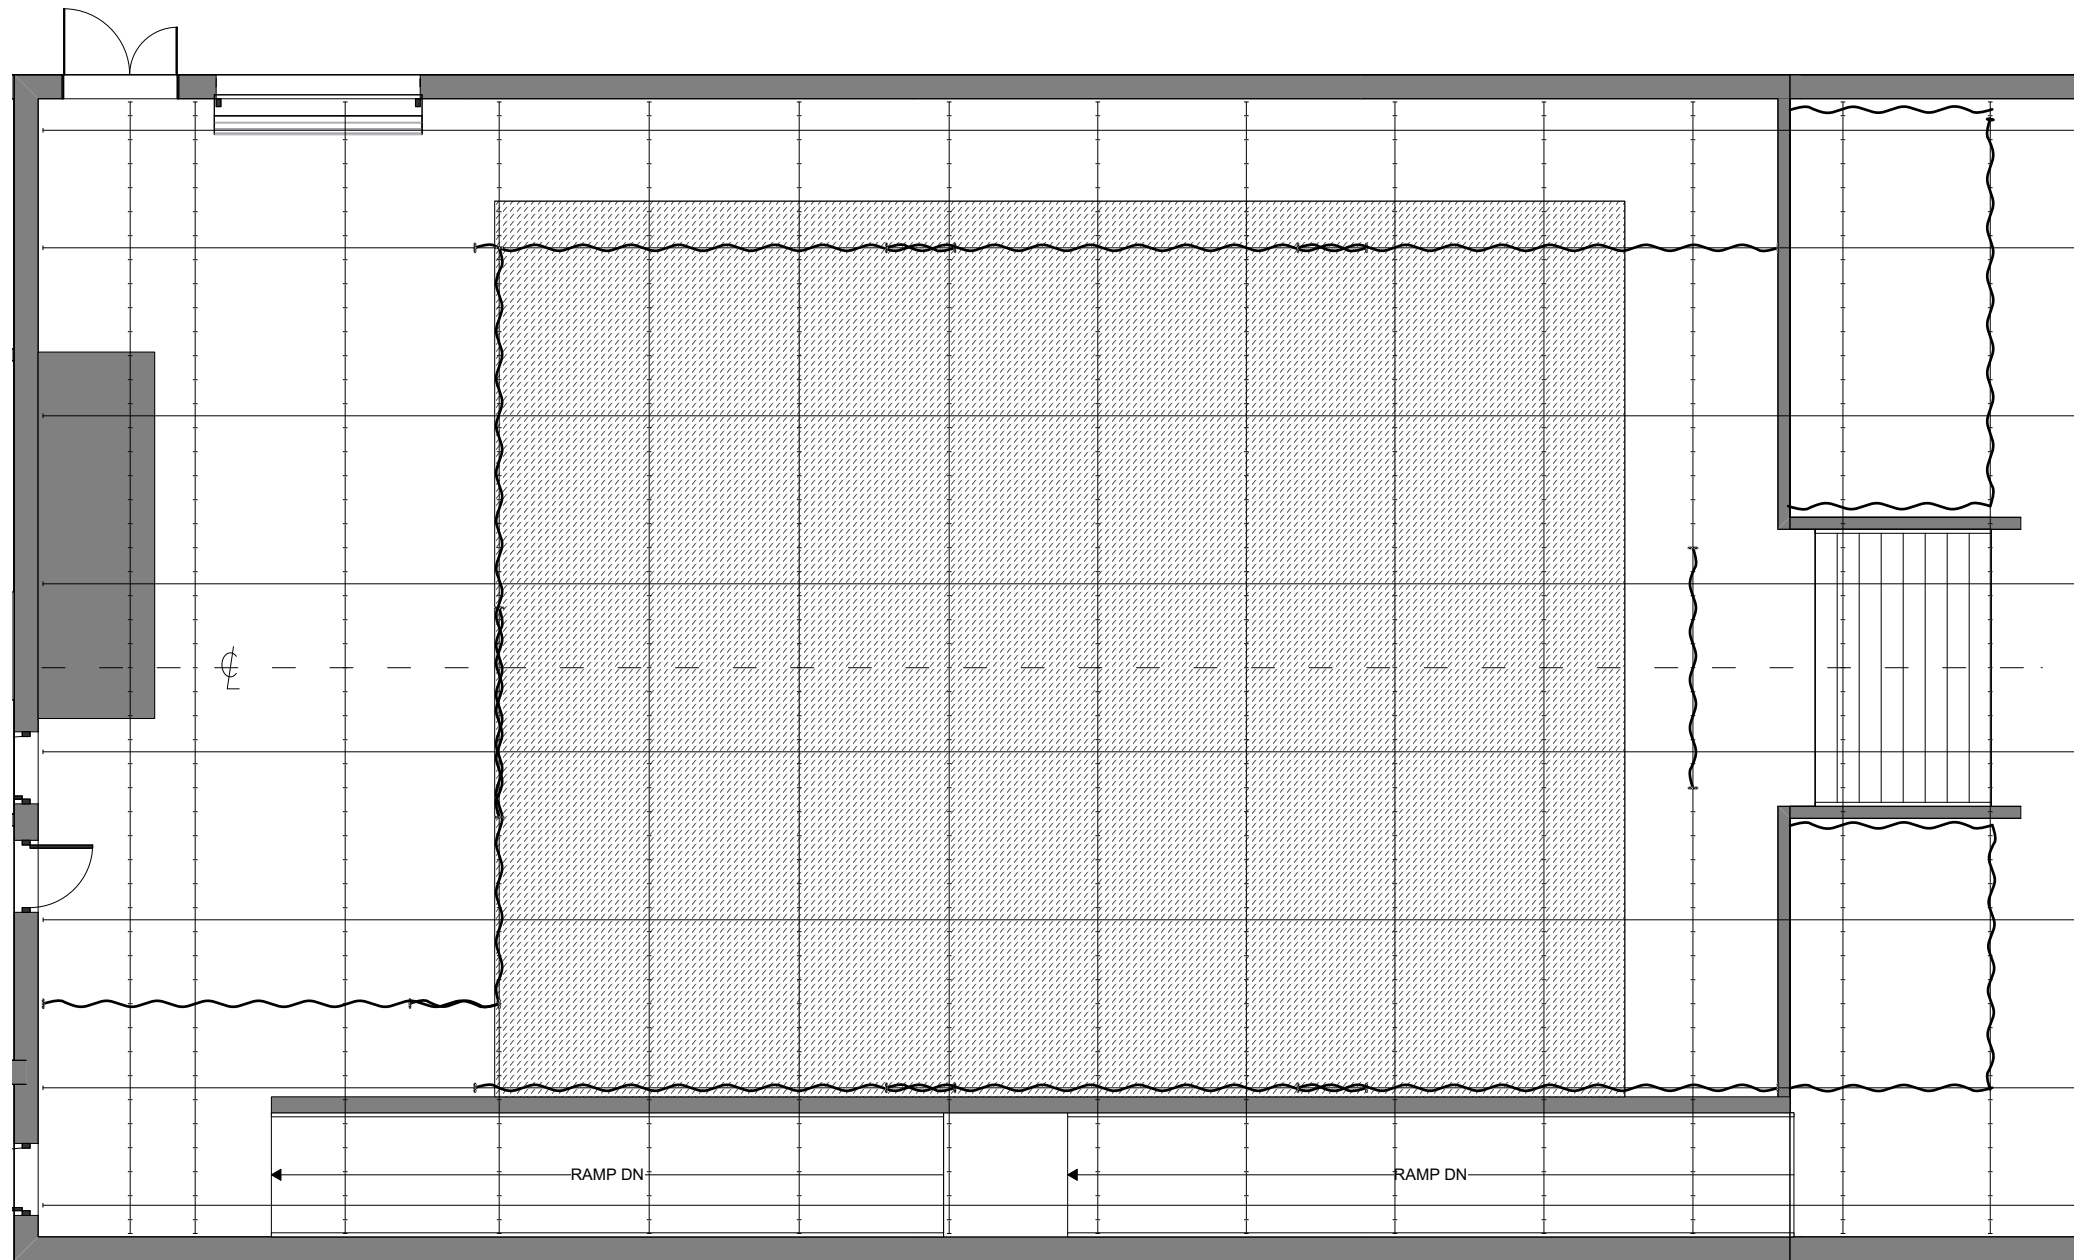

Shown with standard soft goods configuration.
All drapes are removable. Surrounding
concrete is not painted black.

Morton St (alley)

W 25th St